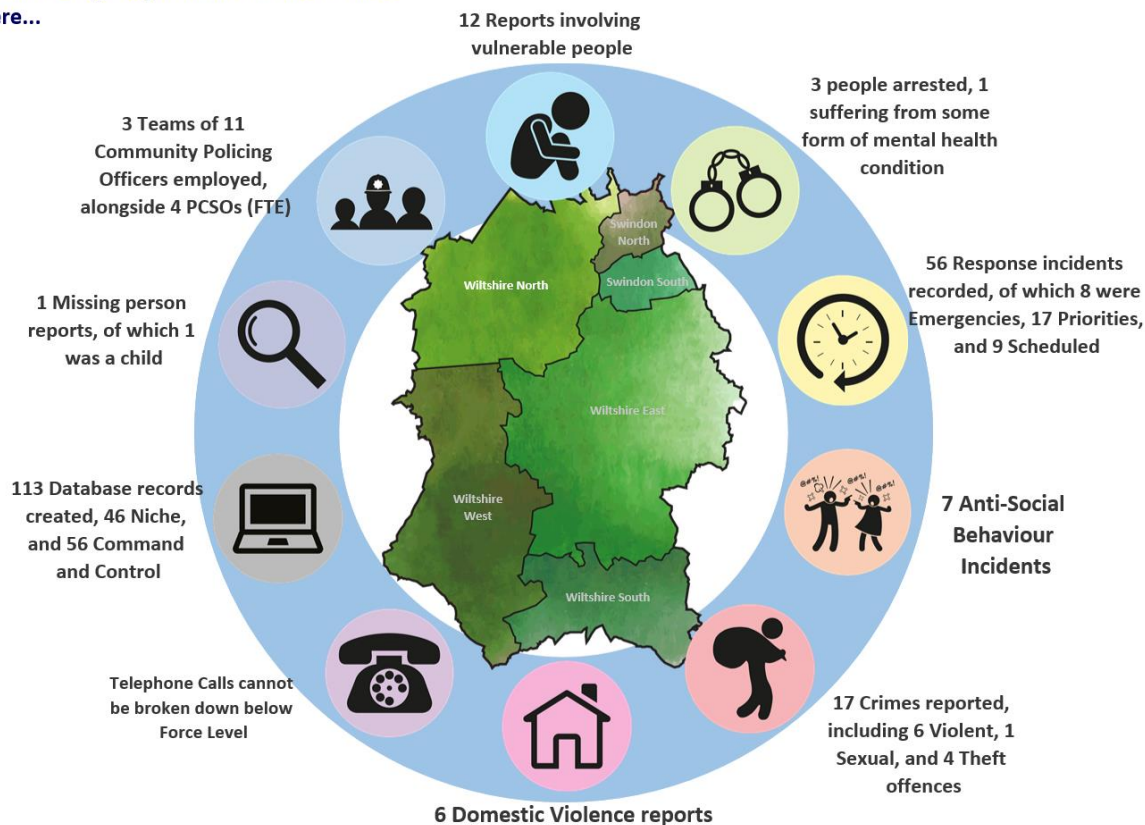

Proud to serve and protect our communities

September 2019

Force-wide

- Wiltshire Police has reduced the volume of recorded crime by 1% in the 12 months to July 19 and continues to have one of the lowest crime rates in the country.
- Our service delivery remains consistently good.
- In July, we received 9,653 999 calls which we answered within 4 seconds on average and 14,474 101 calls which we answered within 1 minutes 44 seconds on average.
- In July, we also attended 1,862 emergency incidents within 10 minutes and 49 seconds on average.
- Wiltshire Police has seen a 26% reduction in vehicle crime and 20 per cent in burglary in the 12 months to June 2019. These are the most improved trends in the country.
- The Crime Survey of England & Wales recently ranked Wiltshire as one of the top forces nationally for public confidence. It covers the 12 months to December 2018 The publication can be found here: WWW.CRIMESURVEY.CO.UK

Police.uk - <https://www.police.uk/wiltshire>

WILTSHIRE POLICE

CPT Calne Area Briefing

Wiltshire North Community Policing Team

Proud to serve and protect our communities

September 2019

Area specific

On an average day in Wiltshire North there were...

Wiltshire North CPT Demand Overview – 12 months to July 2019

WILTSHIRE POLICE

CPT Calne Area Briefing

Wiltshire North Community Policing Team

Proud to serve and protect our communities

September 2019

HIGH LEVEL CPT UPDATES: