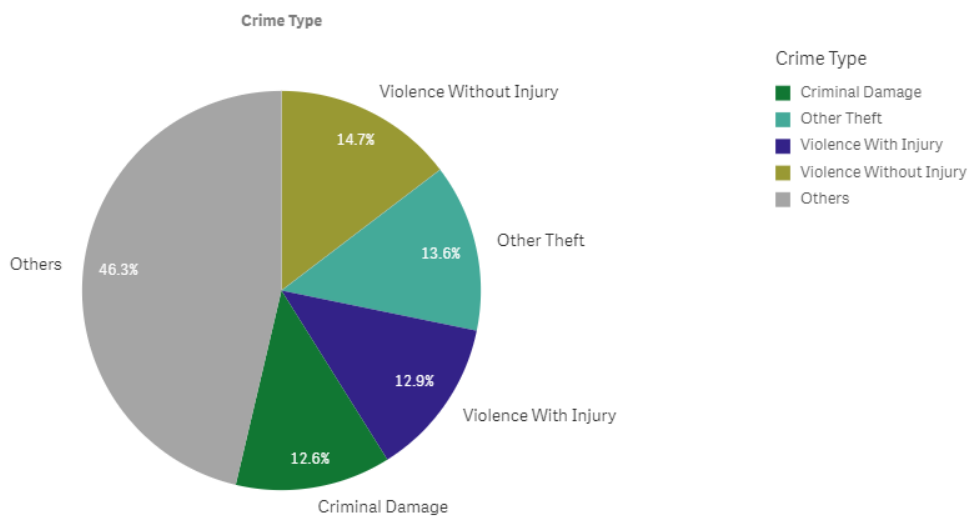

WILTSHIRE POLICE

CPT Calne Area Briefing

Wiltshire North Community Policing Team

Proud to serve and protect our communities

September 2019

PERFORMANCE

Your Area - Five Highest Crime Groups (Previous 12 months)

Proud to serve and protect our communities

September 2019

Force-wide

- Wiltshire Police has reduced the volume of recorded crime by 1% in the 12 months to July 19 and continues to have one of the lowest crime rates in the country.
- Our service delivery remains consistently good.
- In July, we received 9,653 999 calls which we answered within 4 seconds on average and 14,474 101 calls which we answered within 1 minutes 44 seconds on average.
- In July, we also attended 1,862 emergency incidents within 10 minutes and 49 seconds on average.
- Wiltshire Police has seen a 26% reduction in vehicle crime and 20 per cent in burglary in the 12 months to June 2019. These are the most improved trends in the country.
- The Crime Survey of England & Wales recently ranked Wiltshire as one of the top forces nationally for public confidence. It covers the 12 months to December 2018 The publication can be found here: WWW.CRIMESURVEY.CO.UK