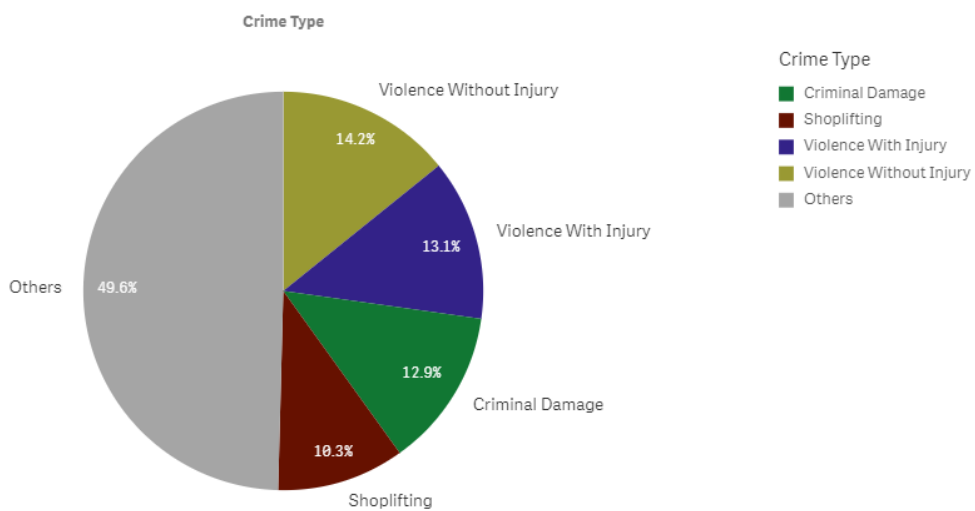

Force Area - Five Highest Crime Groups (Previous 12 months)

Wiltshire North CPT - crime and incident demand for the 12 months to July 2019